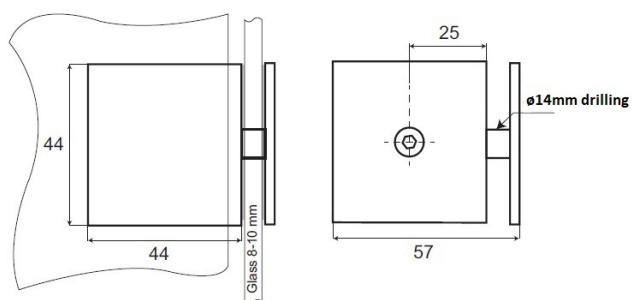

PRODUCT SHEET

Description:

Glass Clamp "Berni", 90DG, SS-Look, Glass/Glass, 44x44x16,5mm Square Corners, 8-10mm Glass, Glass Mounted By \varnothing 14mm, Drilling, Brass Material

Item number:

15.23.661-0

| Units | Box | Carton | HS Code | Barcode |
|-------|-----|--------|------------|---|
| Pcs. | | 50 | 8302419000 |  5704866477833 |