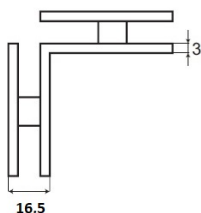

PRODUCT SHEET

Description:

Glass Clamp "Berni", 90DG, SS-Look, Glass/Glass, 44x44x16,5mm Square Corners, 8-10mm Glass, Glass Mounted By \varnothing 14mm, Drilling, Brass Material

Item number:

15.23.661-0

| Units | Box | Carton | HS Code | Barcode |
|-------|-----|--------|------------|---|
| Pcs. | | 50 | 8302419000 |  5704866477833 |